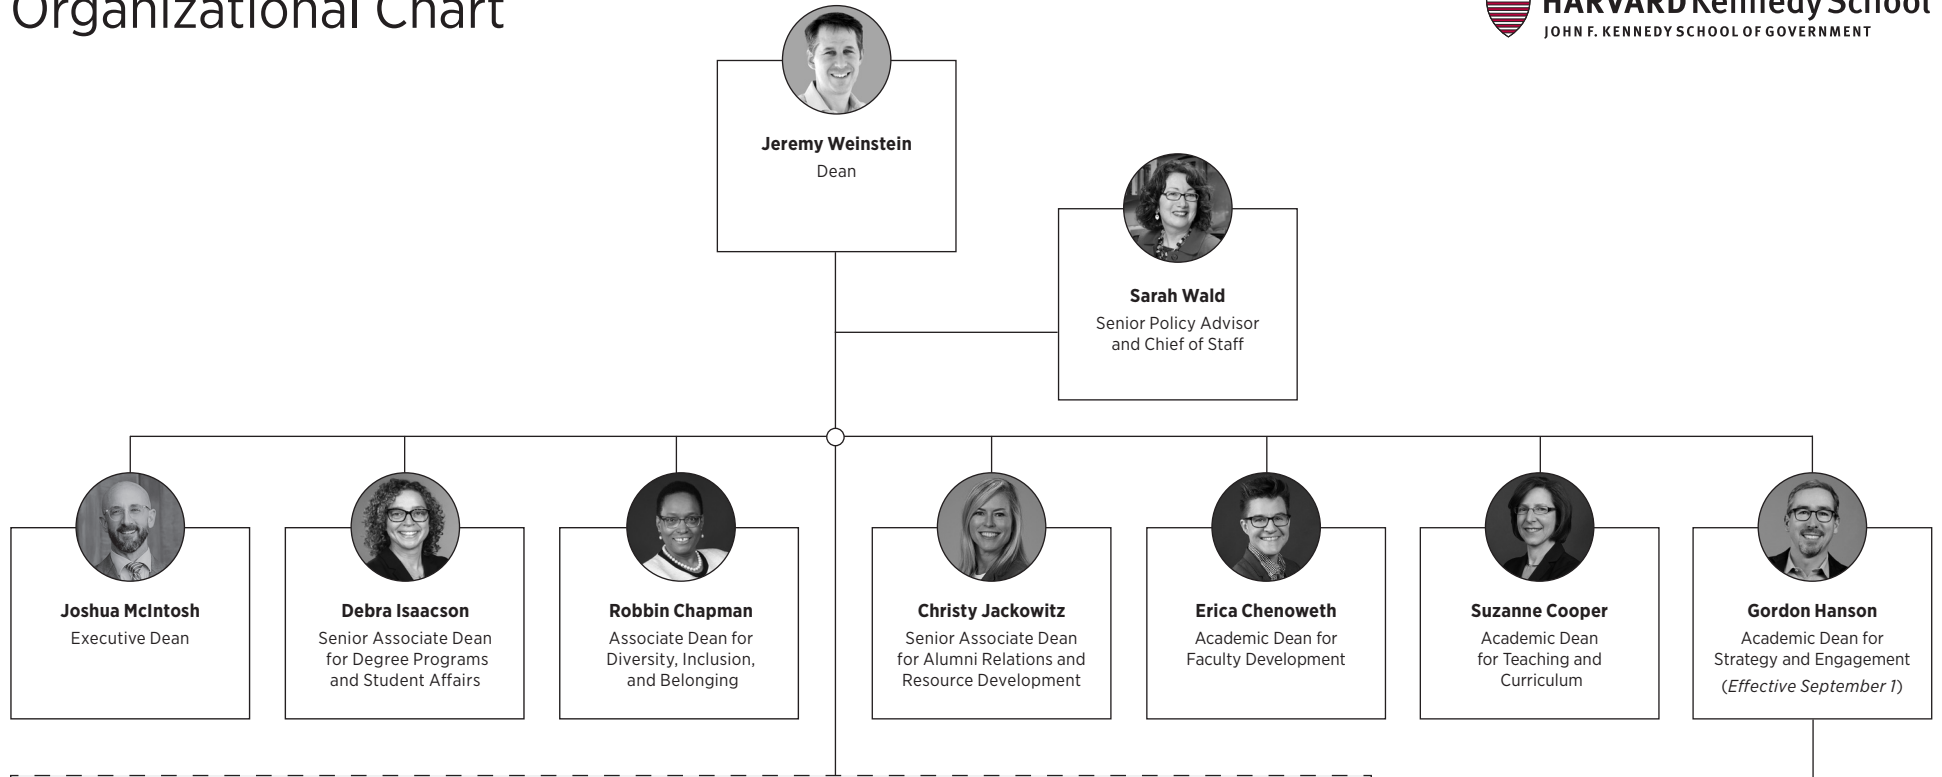

Organizational Chart

RESEARCH CENTERS

<p>Ash Center for Democratic Governance and Innovation Director: Archon Fung</p>	<p>Center for International Development Director: Asim Khwaja</p>	<p>Mossavar-Rahmani Center for Business and Government Director: Lawrence Summers Co-Director: John Haigh</p>
<p>Belfer Center for Science and International Affairs Director: Meghan O'Sullivan</p>	<p>Center for Public Leadership Co-Director: Hannah Riley Bowles Co-Director: Anthony Foxx</p>	<p>Shorenstein Center on Media, Politics and Public Policy Director: Nancy Gibbs</p>
<p>Bloomberg Center for Cities Director: Jorrit de Jong</p>	<p>Institute of Politics Director: Setti Warren</p>	<p>Taubman Center for State and Local Government Director: Jeffrey Liebman</p>
<p>Carr Center for Human Rights Policy Director: Mathias Risse</p>	<p>Malcolm Wiener Center for Social Policy Director: Sandra Susan Smith</p>	<p>Women and Public Policy Program Co-Director: Iris Bohnet Co-Director: Hannah Riley Bowles</p>

- Additional Faculty Steering Committee Members**
- Christopher Avery
 - Matthew Baum
 - Hannah Riley Bowles
 - Rema Hanna
 - Kessely Hong
 - Eliana La Ferrara
 - Rana Mitter
 - Daniel Schneider
 - Robert Stavins